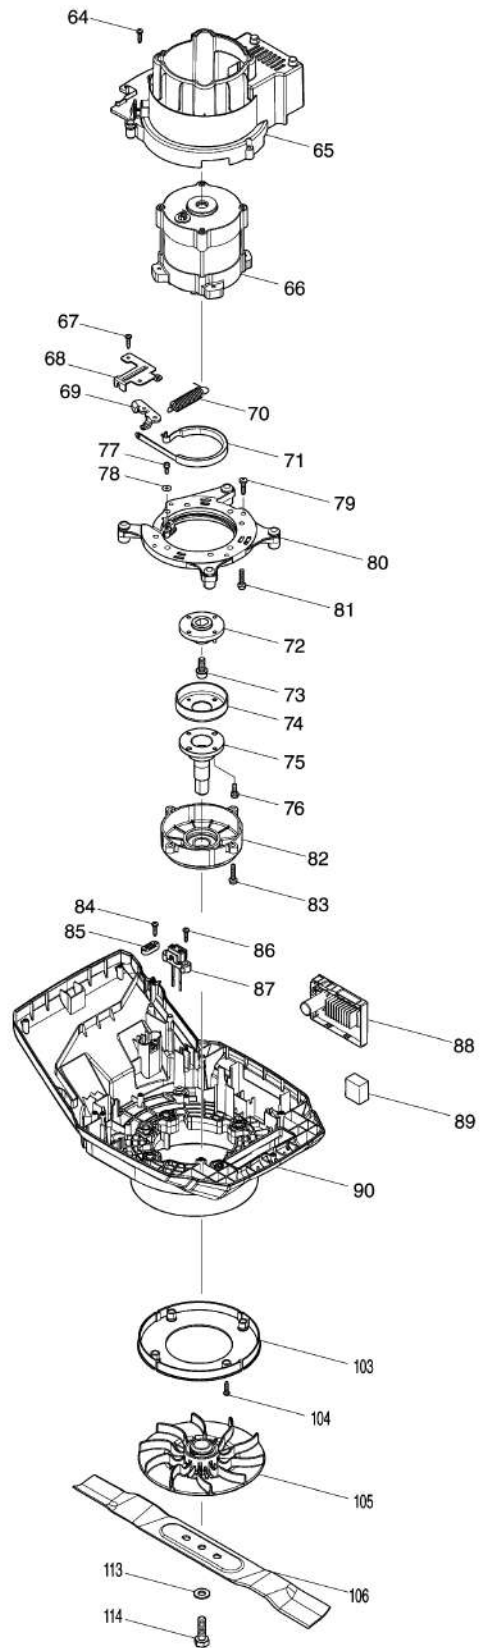

Model No.DLM460 460MM CORDLESS LAWN MOWER

Model No.DLM460 460MM CORDLESS LAWN MOWER

Model No.DLM460 460MM CORDLESS LAWN MOWER

Model No.DLM460 460MM CORDLESS LAWN MOWER

Item	Parts No.	Description	I/C	Qty	New/Old	Opt. 1	Opt. 2	Note
001	266326-2	TAPPING SCREW 4X18		4				
002	183K45-0	SWITCH BOX SET		1				
D10		INC. 12						
003	140F09-7	SWITCH CIRCUIT COMPLETE		1				
C10	810D46-0	SWITCH LABEL		1				
004	140F10-2	SWITCH CIRCUIT COMPLETE		1				
C10	818A74-1	SWITCH LABEL		1				
005	140F08-9	LED CIRCUIT COMPLETE		1				
C10	818A73-3	INDICATION LABEL		1				
006	266324-6	TAPPING SCREW 4X22		1				
007	232470-7	TORSION SPRING 12		1				
008	458803-0	LEVER SUPPORT		1				
009	266326-2	TAPPING SCREW 4X18		2				
010	687124-5	STRAIN RELIEF		1				
011	699115-4	POWER SUPPLY CORD UNIT		1				
012	183K45-0	SWITCH BOX SET		1				
D10		INC. 2						
013	327208-4	SWITCH LEVER		1				
014	183K56-5	LEVER BOX SET		1				
C10	818A72-5	INDICATION LABEL		1				
D10		INC. 20						
015	458807-2	LOCK OFF BUTTON		1				
016	231227-3	COMPRESSION SPRING 15		1				
017	458805-6	DRIVING SLEEVE A		1				
018	266324-6	TAPPING SCREW 4X22		1				
019	458806-4	DRIVING SLEEVE B		1				
020	183K56-5	LEVER BOX SET		1				
C10	818A72-5	INDICATION LABEL		1				
D10		INC. 14						
021	266326-2	TAPPING SCREW 4X18		4				
022	162509-1	CONTROL CABLE		1				
024	DA00001255	HANDLE UPPER + GRIP RUBBER		1	*			
024-1	327329-2	HANDLE UPPER	O	1				
025	DA00000563	HEXAGON NUT M8		1				
026	DA00000564	KNOB		1				
027	DA00000924	PLASTIC SADDLE WASHER 8		1				
028	DA00000569	SADDLE HEAD BOLT M8X58		1				
029	DA00000569	SADDLE HEAD BOLT M8X58		1				
030	DA00000924	PLASTIC SADDLE WASHER 8		1				
031	DA00000564	KNOB		1				
032	DA00000563	HEXAGON NUT M8		1				
033	671001606	LOWER HANDLE BAR		1				