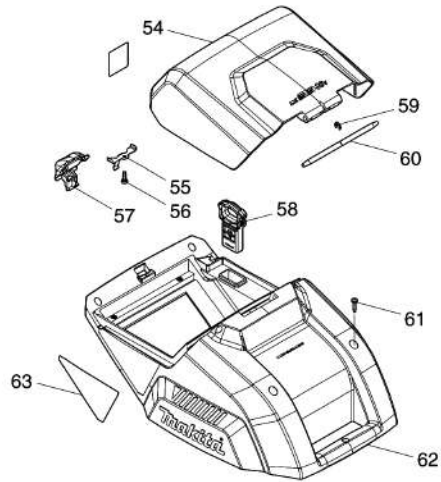

Model No.DLM460 460MM CORDLESS LAWN MOWER