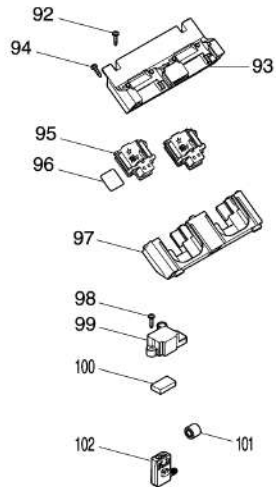

Model No.DLM460 460MM CORDLESS LAWN MOWER