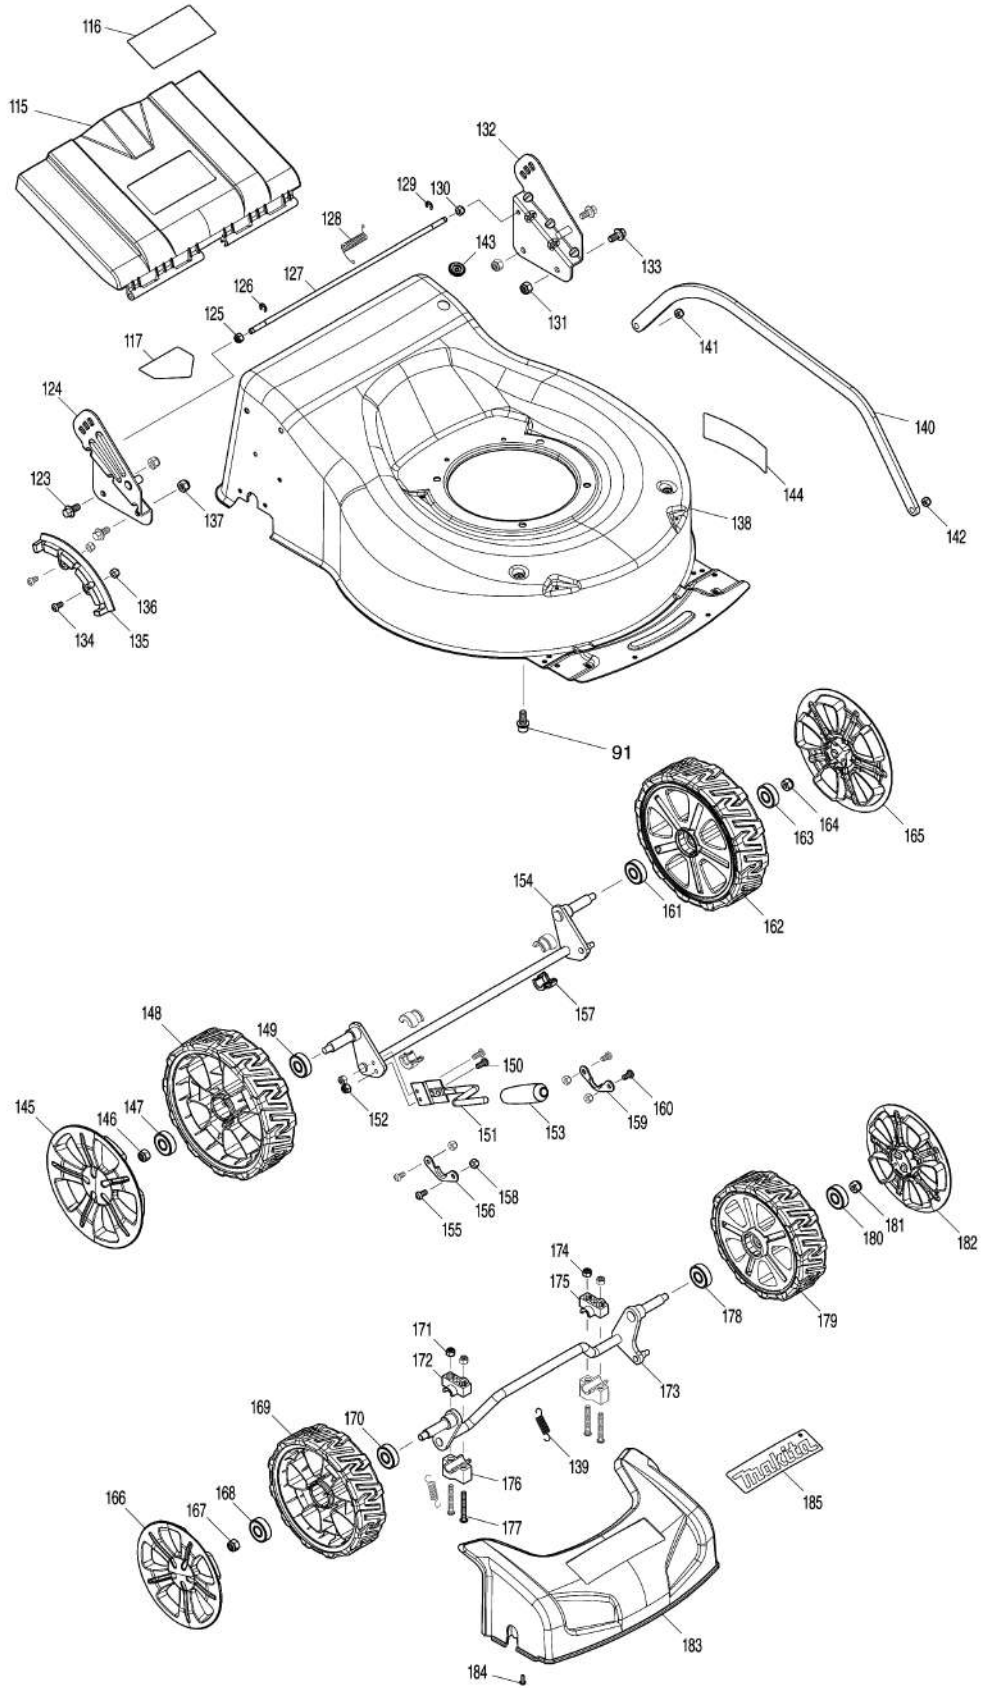

Model No.DLM460 460MM CORDLESS LAWN MOWER

Model No.DLM460 460MM CORDLESS LAWN MOWER

Item	Parts No.	Description	I/C	Qty	New/Old	Opt. 1	Opt. 2	Note
001	266326-2	TAPPING SCREW 4X18		4				
002	183K45-0	SWITCH BOX SET		1				
D10		INC. 12						
003	140F09-7	SWITCH CIRCUIT COMPLETE		1				
C10	810D46-0	SWITCH LABEL		1				
004	140F10-2	SWITCH CIRCUIT COMPLETE		1				
C10	818A74-1	SWITCH LABEL		1				
005	140F08-9	LED CIRCUIT COMPLETE		1				
C10	818A73-3	INDICATION LABEL		1				
006	266324-6	TAPPING SCREW 4X22		1				
007	232470-7	TORSION SPRING 12		1				
008	458803-0	LEVER SUPPORT		1				
009	266326-2	TAPPING SCREW 4X18		2				
010	687124-5	STRAIN RELIEF		1				
011	699115-4	POWER SUPPLY CORD UNIT		1				
012	183K45-0	SWITCH BOX SET		1				
D10		INC. 2						
013	327208-4	SWITCH LEVER		1				
014	183K56-5	LEVER BOX SET		1				
C10	818A72-5	INDICATION LABEL		1				
D10		INC. 20						
015	458807-2	LOCK OFF BUTTON		1				
016	231227-3	COMPRESSION SPRING 15		1				
017	458805-6	DRIVING SLEEVE A		1				
018	266324-6	TAPPING SCREW 4X22		1				
019	458806-4	DRIVING SLEEVE B		1				
020	183K56-5	LEVER BOX SET		1				
C10	818A72-5	INDICATION LABEL		1				
D10		INC. 14						
021	266326-2	TAPPING SCREW 4X18		4				
022	162509-1	CONTROL CABLE		1				
024	DA00001255	HANDLE UPPER + GRIP RUBBER		1	*			
024-1	327329-2	HANDLE UPPER	O	1				
025	DA00000563	HEXAGON NUT M8		1				
026	DA00000564	KNOB		1				
027	DA00000924	PLASTIC SADDLE WASHER 8		1				
028	DA00000569	SADDLE HEAD BOLT M8X58		1				
029	DA00000569	SADDLE HEAD BOLT M8X58		1				
030	DA00000924	PLASTIC SADDLE WASHER 8		1				
031	DA00000564	KNOB		1				
032	DA00000563	HEXAGON NUT M8		1				
033	671001606	LOWER HANDLE BAR		1				

Please order the parts with part number.

Print Date 26/3/2020