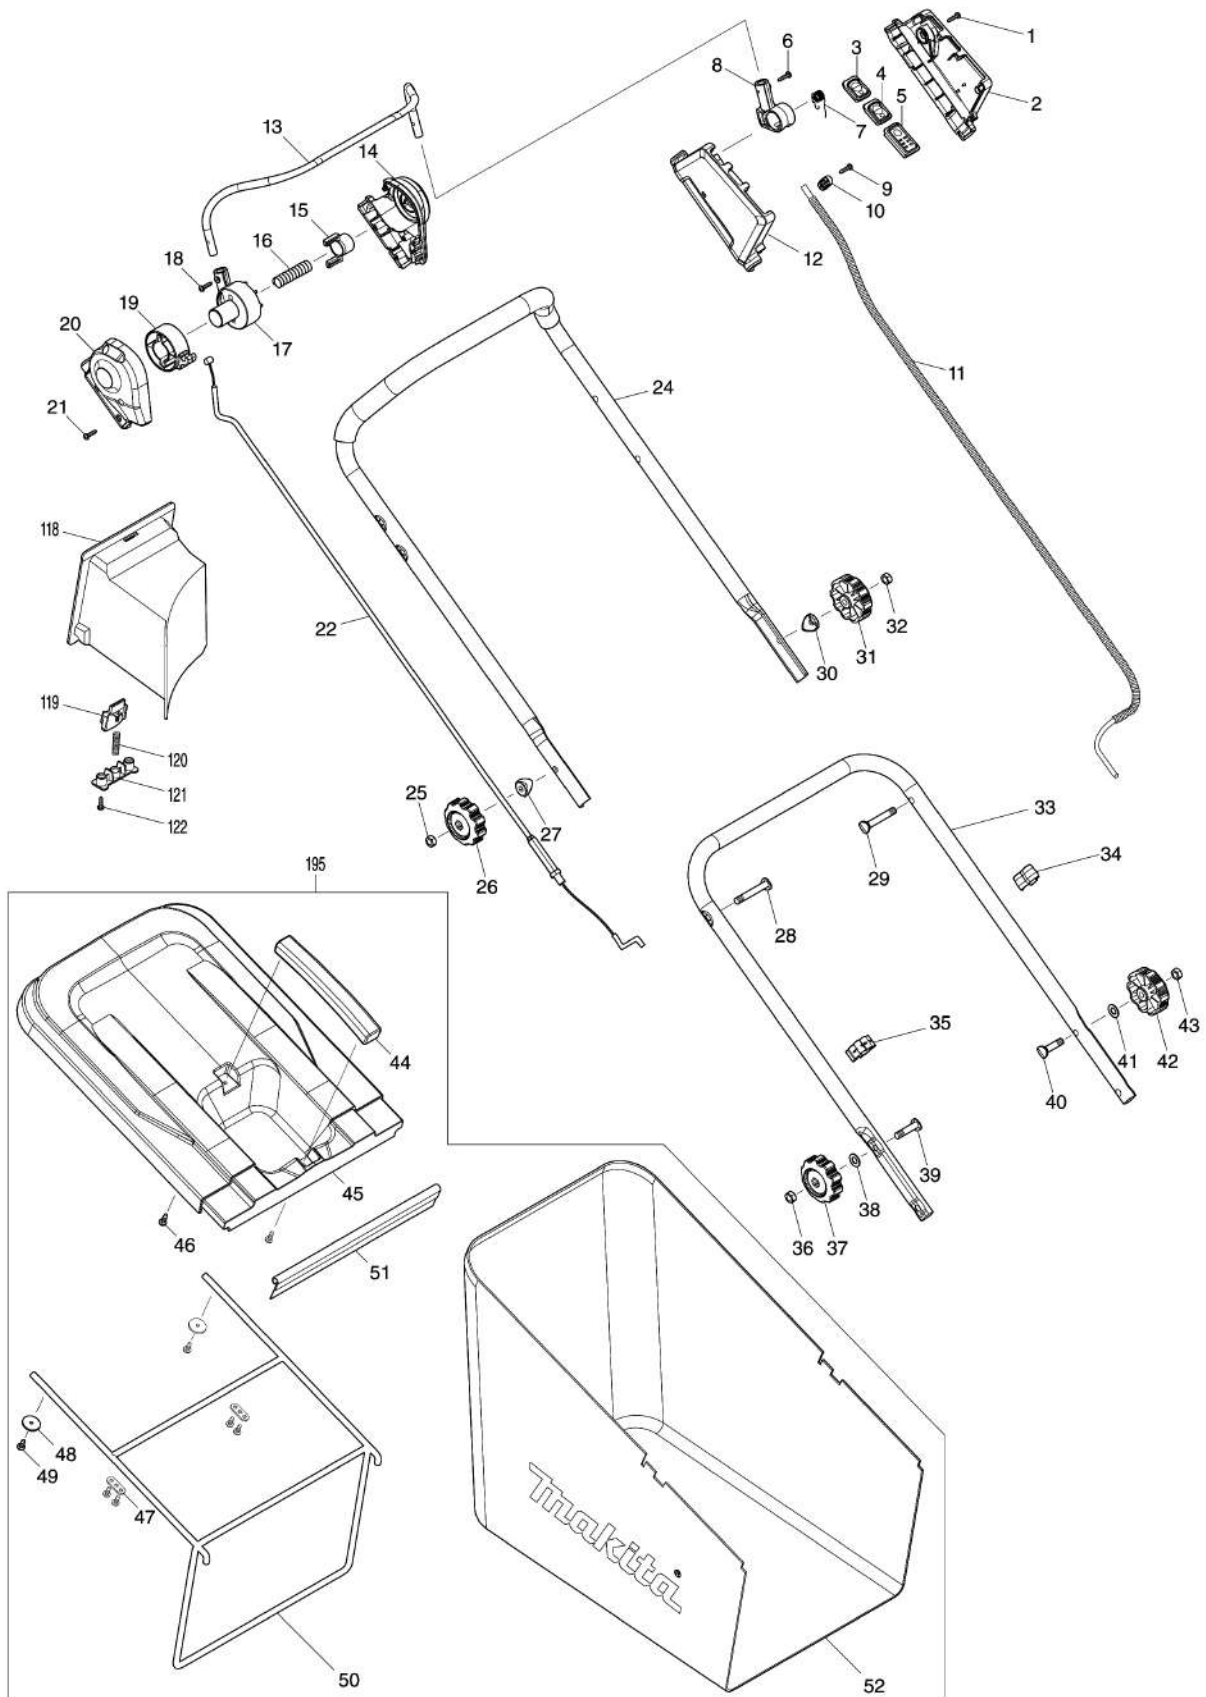

Model No.DLM460 460MM CORDLESS LAWN MOWER